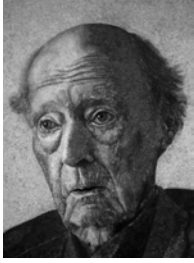

11.

Heide Hatry

James Otis Purdy

2014

Mixed media (loose ash particles, pulverized birch coal, white marble dust, beeswax)

14 x 11 inches (35.6 x 27.9cm)

(HHAT 5)

12.

Heide Hatry

Roberto Guerra

2016

Mixed media (loose ash particles, pulverized birch coal, white marble dust, beeswax)

11 x 14 inches (27.9 x 35.6cm)

(HHAT 13)

13.

Heide Hatry

John Harris

2016

Mixed media (loose ash particles, glue & ink)

14 x 11 inches (35.6 x 27.9cm)

(HHAT 17)

14.

Heide Hatry

Evelyn Marranta

2016

Mixed media (loose ash particles, pulverized birch coal, white marble dust, beeswax)

14 x 11 inches (35.6 x 27.9cm)

(HHAT 11)

15.

Heide Hatry

Pearl Rosenberg

2016

Mixed media (loose ash particles, pulverized birch coal, white marble dust, beeswax)

14 x 11 inches (35.6 x 27.9cm)

(HHAT 12)

16.

Heide Hatry

Franz Wiener

2013

Mixed media (loose ash particles, pulverized birch coal, white marble dust, beeswax)

14 x 11 inches (35.6 x 27.9cm)

(HHAT 22)