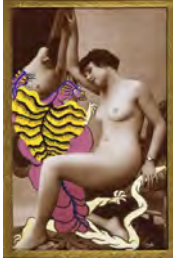

47.

Georges Hugnet

La Granivelle d'Austerlitz ["The Austerlitz Spandle"]

No. 30 from the series *La Vie Amoureuse des Spumifères* ["The Love Life of the Spumifers"]
1947-48

Gouache on vintage (ca. 1920) carte postale
5 3/8 x 3 3/8 inches (13.7 x 8.6 cm) - image
9 3/4 x 7 1/4 inches (24.8 x 18.4 cm) - mount
(HUGN 20)

48.

Georges Hugnet

Le Rousselier Volant ["The Flying Jingjing"]

No. 31 from the series *La Vie Amoureuse des Spumifères* ["The Love Life of the Spumifers"]
1947-48

Gouache on vintage (ca. 1920) carte postale
5 1/4 x 3 3/8 inches (13.3 x 8.6 cm) - image
9 3/4 x 7 1/4 inches (24.8 x 18.4 cm) - mount
(HUGN 35)

49.

Georges Hugnet

Le Volusier Lubrique ["The Lecherous Yackle"]

No. 32 from the series *La Vie Amoureuse des Spumifères* ["The Love Life of the Spumifers"]
1947-48

Gouache on vintage (ca. 1920) carte postale
3 3/8 x 5 5/8 inches (8.6 x 14.3 cm) - image
8 1/8 x 9 1/4 inches (20.6 x 23.5 cm) - mount
(HUGN 24)

50.

Georges Hugnet

Le Rebichard ["The Smuggle-Ruggle"]

No. 33 from the series *La Vie Amoureuse des Spumifères* ["The Love Life of the Spumifers"]
1947-48

Gouache on vintage (ca. 1920) carte postale
5 3/8 x 3 3/8 inches (13.7 x 8.6 cm) - image
9 3/4 x 7 1/4 inches (24.8 x 18.4 cm) - mount
(HUGN 8)

51.

Georges Hugnet

L'Émandole des Sables ["The Sand Smoddele"]

From the series *La Vie Amoureuse des Spumifères* ["The Love Life of the Spumifers"]
1947-48

Vintage gelatin silver print of a gouache on vintage
(ca. 1920) carte postale
5 1/2 x 3 1/2 inches (14 x 8.9 cm) - image
(HUGN 44)

52.

Georges Hugnet

Le Pyrodon Glaciare ["The Pyrodonic Icelings"]

From the series *La Vie Amoureuse des Spumifères* ["The Love life of the Spumifers"]
1947-48

Gouache on vintage (ca. 1920) carte postale
5 1/4 x 3 1/2 inches (13.3 x 8.9 cm) - image
Inscribed to Lise Deharme (Christmas 1949) on
original backing board
(HUGN 55)