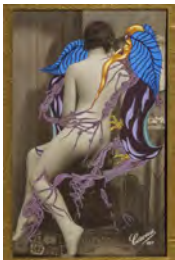

Georges Hugnet

La Ribulute Vertébrée ["The Vertebrate Ribalet"]
No. 16 from the series *La Vie Amoureuse des Spumifères* ["The Love Life of the Spumifers"]
1947-48

Gouache on vintage (ca. 1920) carte postale
5 5/8 x 3 3/8 inches (14.3 x 8.6 cm) - image
9 3/4 x 7 1/4 inches (24.8 x 18.4 cm) - mount
(HUGN 14)

34.