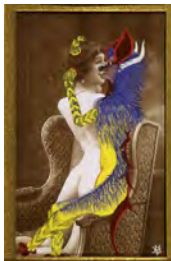

Georges Hugnet

Le Groupier des Forêts ["The Forest Bandle"]

No. 5 from the series *La Vie Amoureuse des Spumifères* ["The Love Life of the Spumifers"]
1947-48

Gouache on vintage (ca. 1920) carte postale
5 3/8 x 3 3/8 inches (13.7 x 8.6 cm) - image
9 3/4 x 7 1/4 inches (24.8 x 18.4 cm) - mount
(HUGN 40)