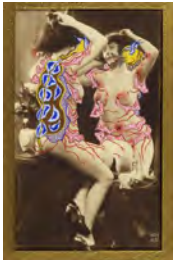

47.

Georges Hugnet

La Granivelle d'Austerlitz ["The Austerlitz Spandle"]

No. 30 from the series *La Vie Amoureuse des Spumifères* ["The Love Life of the Spumifers"]
1947-48

Gouache on vintage (ca. 1920) carte postale
5 3/8 x 3 3/8 inches (13.7 x 8.6 cm) - image
9 3/4 x 7 1/4 inches (24.8 x 18.4 cm) - mount
(HUGN 20)

48.

Georges Hugnet

Le Rousselier Volant ["The Flying Jingjing"]

No. 31 from the series *La Vie Amoureuse des Spumifères* ["The Love Life of the Spumifers"]
1947-48

Gouache on vintage (ca. 1920) carte postale
5 1/4 x 3 3/8 inches (13.3 x 8.6 cm) - image
9 3/4 x 7 1/4 inches (24.8 x 18.4 cm) - mount
(HUGN 35)

49.

Georges Hugnet

Le Volusier Lubrique ["The Lecherous Yackle"]

No. 32 from the series *La Vie Amoureuse des Spumifères* ["The Love Life of the Spumifers"]
1947-48

Gouache on vintage (ca. 1920) carte postale
3 3/8 x 5 5/8 inches (8.6 x 14.3 cm) - image
8 1/8 x 9 1/4 inches (20.6 x 23.5 cm) - mount
(HUGN 24)

50.

Georges Hugnet

Le Rebichard ["The Smuggle-Ruggle"]

No. 33 from the series *La Vie Amoureuse des Spumifères* ["The Love Life of the Spumifers"]
1947-48

Gouache on vintage (ca. 1920) carte postale
5 3/8 x 3 3/8 inches (13.7 x 8.6 cm) - image
9 3/4 x 7 1/4 inches (24.8 x 18.4 cm) - mount
(HUGN 8)

51.

Georges Hugnet

L'Émandole des Sables ["The Sand Smoddele"]

From the series *La Vie Amoureuse des Spumifères* ["The Love Life of the Spumifers"]
1947-48

Vintage gelatin silver print of a gouache on vintage
(ca. 1920) carte postale
5 1/2 x 3 1/2 inches (14 x 8.9 cm) - image
(HUGN 44)

52.

Georges Hugnet

Le Pyrodon Glaciare ["The Pyrodonic Icelings"]

From the series *La Vie Amoureuse des Spumifères* ["The Love life of the Spumifers"]
1947-48

Gouache on vintage (ca. 1920) carte postale
5 1/4 x 3 1/2 inches (13.3 x 8.9 cm) - image
Inscribed to Lise Deharme (Christmas 1949) on
original backing board
(HUGN 55)