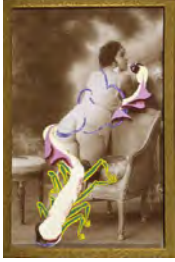

29.

Georges Hugnet

La Pigruleuse du Maquis ["The Bush Tiraloop"]
No. 12 from the series *La Vie Amoureuse des Spumifères* ["The Love Life of the Spumifers"]
1947-48

Gouache on vintage (ca. 1920) carte postale
5 1/4 x 3 1/2 inches (13.3 x 8.9 cm) - image
9 3/4 x 7 1/4 inches (24.8 x 18.4 cm) - mount
(HUGN 9)

30.

Georges Hugnet

La Troublarde ["The Spoiloid"]
No. 13 from the series *La Vie Amoureuse des Spumifères* ["The Love Life of the Spumifers"]
1947-48

Gouache on vintage (ca. 1920) carte postale
5 1/2 x 3 3/8 inches (14 x 8.6 cm) - image
9 3/4 x 7 1/4 inches (24.8 x 18.4 cm) - mount
(HUGN 26)

31.

Georges Hugnet

L'Opamidon des Cavernes ["The Cave Bopstarch"]
No. 14 from the series *La Vie Amoureuse des Spumifères* ["The Love Life of the Spumifers"]
1947-48

Gouache on vintage (ca. 1920) carte postale
5 3/8 x 3 3/8 inches (13.7 x 8.6 cm) - image
9 3/4 x 7 1/4 inches (24.8 x 18.4 cm) - mount
(HUGN 16)

32.

Georges Hugnet

Le Foulpougne ["The Foopoo"]
No. 15 from the series *La Vie Amoureuse des Spumifères* ["The Love Life of the Spumifers"]
1947-48

Gouache on vintage (ca. 1920) carte postale
5 1/2 x 3 1/2 inches (14 x 8.9 cm) - image
9 3/4 x 7 1/4 inches (24.8 x 18.4 cm) - mount
(HUGN 11)

33.

Georges Hugnet

La Ribulute Vertébrée ["The Vertebrate Ribalet"]
No. 16 from the series *La Vie Amoureuse des Spumifères* ["The Love Life of the Spumifers"]
1947-48

Gouache on vintage (ca. 1920) carte postale
5 5/8 x 3 3/8 inches (14.3 x 8.6 cm) - image
9 3/4 x 7 1/4 inches (24.8 x 18.4 cm) - mount
(HUGN 14)

34.

Georges Hugnet

L'Écoiabus des Ardennes ["The Yorkshire Ecoyabus"]

No. 17 from the series *La Vie Amoureuse des Spumifères* ["The Love Life of the Spumifers"]
1947-48

Gouache on vintage (ca. 1920) carte postale
5 3/8 x 3 3/8 inches (13.7 x 8.6 cm) - image
9 3/4 x 7 1/4 inches (24.8 x 18.4 cm) - mount
(HUGN 33)