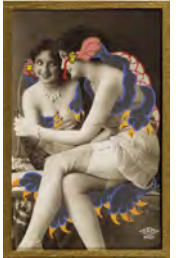

Georges Hugnet

Le Gulzipian ["The Gulzipian"]
No. 19 from the series *La Vie Amoureuse des Spumifères* ["The Love Life of the Spumifers"]
1947-48

Gouache on vintage (ca. 1920) carte postale
5 3/8 x 3 3/8 inches (13.7 x 8.6 cm) - image
9 3/4 x 7 1/4 inches (24.8 x 18.4 cm) - mount
(HUGN 30)

37.