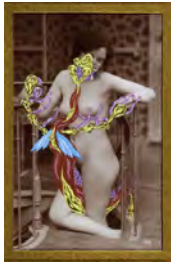

Georges Hugnet
La Romanèche Sucrée ["The Sugary Gypsop"]