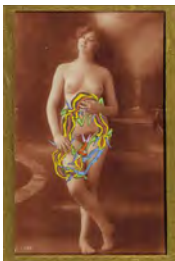

Georges Hugnet

Le Foulpougne ["The Foopoo"]
No. 15 from the series *La Vie Amoureuse des Spumifères* ["The Love Life of the Spumifers"]
1947-48

Gouache on vintage (ca. 1920) carte postale
5 1/2 x 3 1/2 inches (14 x 8.9 cm) - image
9 3/4 x 7 1/4 inches (24.8 x 18.4 cm) - mount
(HUGN 11)

33.