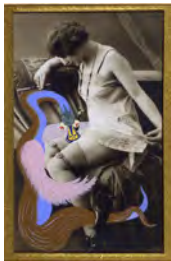

Georges Hugnet

Le Grattecol Entêtê ["The Stubborn Neckscroop"]

No. 1 from the series *La Vie Amoureuse des Spumifères* ["The Love Life of the Spumifers"]
1947-48

Gouache on vintage (ca. 1920) carte postale
5 3/8 x 3 3/8 inches (13.7 x 8.6 cm) - image
9 3/4 x 7 1/4 inches (24.8 x 18.4 cm) - mount
(HUGN 38)

19.