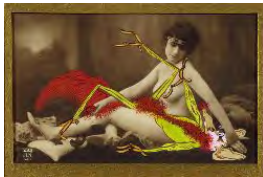

Georges Hugnet

La Firouillette Nocturne ["The Night Frimimage"]
No. 25 from the series *La Vie Amoureuse des Spumifères* ["The Love Life of the Spumifers"]
1947-48

Gouache on vintage (ca. 1920) carte postale
5 1/4 x 3 3/8 inches (13.5 x 8.6 cm) - image
9 3/4 x 7 1/4 inches (24.8 x 18.4 cm) - mount
(HUGN 31)

43.

Georges Hugnet

Le Pouyou-Pouyou ["The Puyu-Puyu"]
No. 26 from the series *La Vie Amoureuse des Spumifères* ["The Love Life of the Spumifers"]
1947-48

Gouache on vintage (ca. 1920) carte postale
3 3/8 x 5 5/8 inches (8.6 x 14.3 cm) - image
8 1/8 x 9 1/4 inches (20.6 x 23.5 cm) - mount
(HUGN 12)

44.