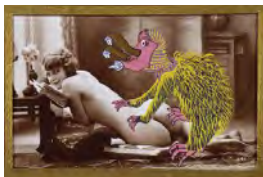

Georges Hugnet

La Mailloche Dorée ["The Golden Meshlican"]
No. 29 from the series *La Vie Amoureuse des Spumifères* ["The Love Life of the Spumifers"]
1947-48

Gouache on vintage (ca. 1920) carte postale
3 3/8 x 5 5/8 inches (8.6 x 14.3 cm) - image
8 1/8 x 9 1/4 inches (20.6 x 23.5 cm) - mount
(HUGN 15)