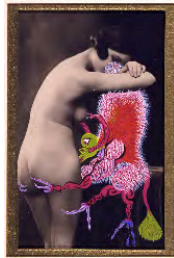

41.

Georges Hugnet

La Bisquille Rieuse ["The Laughing Duowatt"]
No. 24 from the series *La Vie Amoureuse des Spumifères* ["The Love Life of the Spumifers"]
1947-48

Gouache on vintage (ca. 1920) carte postale
5 3/8 x 3 3/8 inches (13.7 x 8.6 cm) - image
9 3/4 x 7 1/4 inches (24.8 x 18.4 cm) - mount
(HUGN 34)

42.

Georges Hugnet

La Firouillette Nocturne ["The Night Frimimage"]
No. 25 from the series *La Vie Amoureuse des Spumifères* ["The Love Life of the Spumifers"]
1947-48

Gouache on vintage (ca. 1920) carte postale
5 1/4 x 3 3/8 inches (13.5 x 8.6 cm) - image
9 3/4 x 7 1/4 inches (24.8 x 18.4 cm) - mount
(HUGN 31)

43.

Georges Hugnet

Le Pouyou-Pouyou ["The Puyu-Puyu"]
No. 26 from the series *La Vie Amoureuse des Spumifères* ["The Love Life of the Spumifers"]
1947-48

Gouache on vintage (ca. 1920) carte postale
3 3/8 x 5 5/8 inches (8.6 x 14.3 cm) - image
8 1/8 x 9 1/4 inches (20.6 x 23.5 cm) - mount
(HUGN 12)

44.

Georges Hugnet

La Roscote Givrée ["The Frosted Quaggle"]
No. 27 from the series *La Vie Amoureuse des Spumifères* ["The Love Life of the Spumifers"]
1947-48

Gouache on vintage (ca. 1920) carte postale
5 3/8 x 3 3/8 inches (13.7 x 8.6 cm) - image
9 3/4 x 7 1/4 inches (24.8 x 18.4 cm) - mount
(HUGN 19)

45.

Georges Hugnet

Le Torchis Casqué ["The Helmeted Flarer"]
No. 28 from the series *La Vie Amoureuse des Spumifères* ["The Love Life of the Spumifers"]
1947-48

Gouache on vintage (ca. 1920) carte postale
3 3/8 x 5 3/8 inches (8.6 x 13.7 cm) - image
8 1/8 x 9 1/4 inches (20.6 x 23.5 cm) - mount
(HUGN 36)

46.

Georges Hugnet

La Mailloche Dorée ["The Golden Meshlican"]
No. 29 from the series *La Vie Amoureuse des Spumifères* ["The Love Life of the Spumifers"]
1947-48

Gouache on vintage (ca. 1920) carte postale
3 3/8 x 5 5/8 inches (8.6 x 14.3 cm) - image
8 1/8 x 9 1/4 inches (20.6 x 23.5 cm) - mount
(HUGN 15)