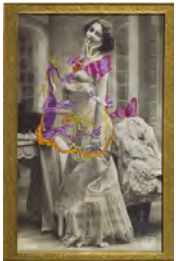

Georges Hugnet

La Grouille Domestique ["The Domestic Groddle"]
No. 20 from the series *La Vie Amoureuse des Spumifères* ["The Love Life of the Spumifers"]
1947-48

Gouache on vintage (ca. 1920) carte postale
5 3/8 x 3 3/8 inches (13.7 x 8.6 cm) - image
9 3/4 x 7 1/4 inches (24.8 x 18.4 cm) - mount
(HUGN 22)

38.