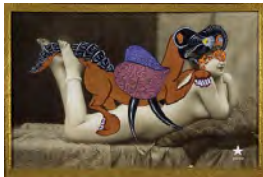

Georges Hugnet

La Roscote Givrée ["The Frosted Quaggle"]
No. 27 from the series *La Vie Amoureuse des Spumifères* ["The Love Life of the Spumifers"]
1947-48

Gouache on vintage (ca. 1920) carte postale
5 3/8 x 3 3/8 inches (13.7 x 8.6 cm) - image
9 3/4 x 7 1/4 inches (24.8 x 18.4 cm) - mount
(HUGN 19)

45.

Georges Hugnet

Le Torchis Casqué ["The Helmeted Flarer"]
No. 28 from the series *La Vie Amoureuse des Spumifères* ["The Love Life of the Spumifers"]
1947-48

Gouache on vintage (ca. 1920) carte postale
3 3/8 x 5 3/8 inches (8.6 x 13.7 cm) - image
8 1/8 x 9 1/4 inches (20.6 x 23.5 cm) - mount
(HUGN 36)

46.