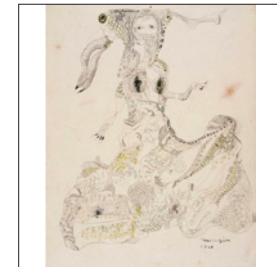

HANS  
BELLMER

/

UNICA  
ZÜRN

**18 / 10**  
**25 / 10 020**

ŒUVRES  
EXPOSEES

HANS BELLMER  
Untitled  
Pencil on paper  
7 1/2 x 4 1/2 inches (19.1  
x 11.4cm)

HANS BELLMER  
Untitled [Articulated feet and Hands  
with Ball Joints]  
1952  
Pencil, gouache and charcoal on  
paper  
13 1/2 x 16 1/2 inches (34.3 x 41.9  
cm)

HANS BELLMER  
Untitled  
1934-1939  
Pencil on paper  
7 5/8 x 5 1/8 inches  
(19.5 x 13 cm)

HANS BELLMER  
Untitled (Portrait of Unica Zürn)  
1954  
White gouache on black paper  
17 1/4 x 11 3/8 inches (44 x 29 cm)

UNICA ZÜRN  
Untitled  
1966  
Ink on paper  
9 7/8 x 7 1/2 inches (25.1 x  
19.1 cm)

UNICA ZÜRN  
Untitled  
St. Anne, December 1961  
Ink on notebook paper  
12 3/8 x 9 1/4 inches (31.4 x  
23.5 cm)

UNICA ZÜRN  
Anagramm aus der zeile  
1967  
Ink on board  
12 1/4 x 10 1/4 inches (31.1  
x 26 cm)