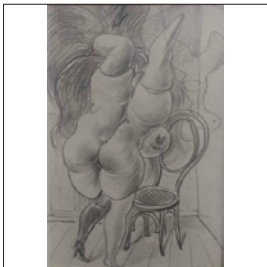

HANS  
BELLMER

/

UNICA  
ZÜRN

**18 / 10**  
**25 / 10 020**

ŒUVRES  
EXPOSEES

HANS BELLMER  
Untitled  
Pencil on paper  
7 1/2 x 4 1/2 inches (19.1  
x 11.4cm)

HANS BELLMER  
Untitled [Articulated feet and Hands  
with Ball Joints]  
1952  
Pencil, gouache and charcoal on  
paper  
13 1/2 x 16 1/2 inches (34.3 x 41.9  
cm)

HANS BELLMER  
Untitled  
1934-1939  
Pencil on paper  
7 5/8 x 5 1/8 inches  
(19.5 x 13 cm)

HANS BELLMER  
Untitled (Portrait of Unica Zürn)  
1954  
White gouache on black paper  
17 1/4 x 11 3/8 inches (44 x 29 cm)