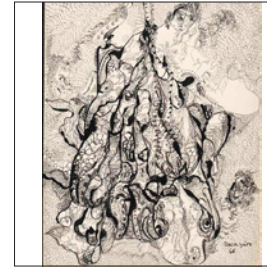

UNICA ZÜRN
Untitled
1966
Ink on paper
9 7/8 x 7 1/2 inches (25.1 x
19.1 cm)